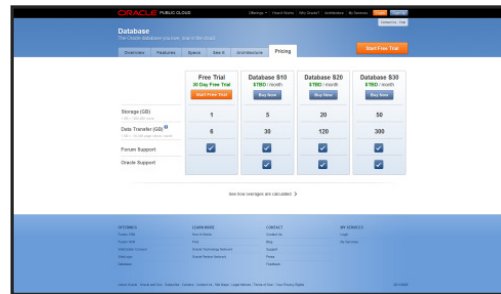

The Oracle database you love, now in the cloud.

Oracle Public Cloud

Extremely Easy-to-Use

1. Pick Service

2. Select Plan

3. Configure Service

cloud.oracle.com

4. Submit Request