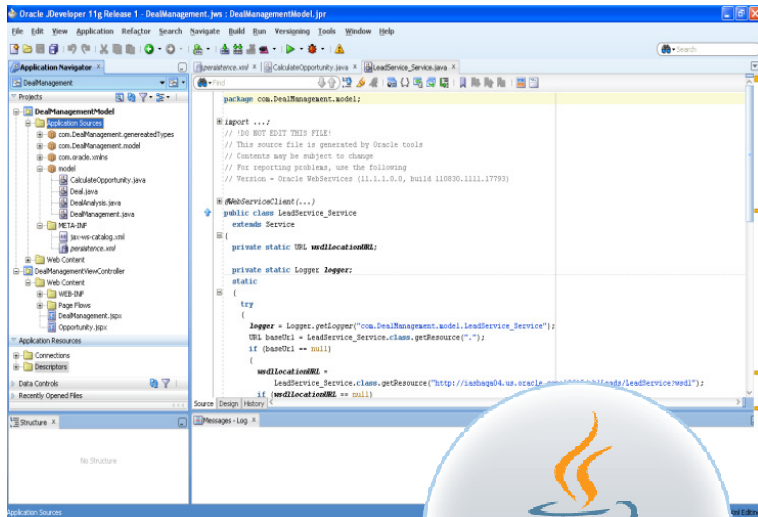

Platform Services: Java Service

- Runs any Java application in the cloud
- **Choice:** JDeveloper, Eclipse, NetBeans
- **Secure:** application and data isolation
- **Easy to use:** self-service management