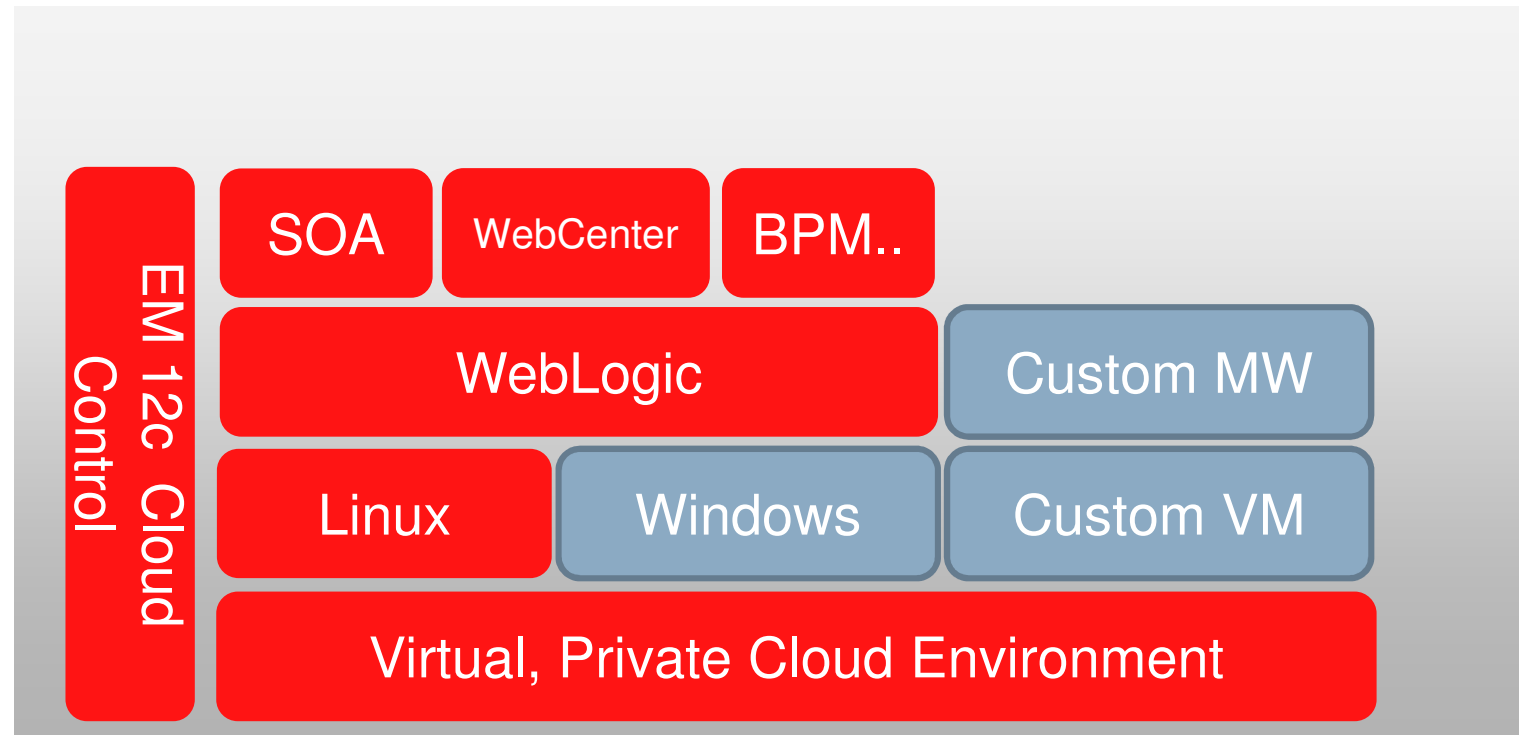

Private Cloud with Oracle Database Appliance

Too small ?

Private Cloud with Oracle Virtual Compute Appliance

Cloud Solution In A Box

- From power-on to production in about an hour
- Fully virtualized software defined infrastructure
- Integrated Oracle templates to speed deployment of Oracle software
- Linear scalability enabled by adding one compute node at a time

Private Cloud with Oracle Database Appliance

The image shows two Oracle Team USA racing yachts on a body of water. The yachts are black with red accents and feature the Oracle logo and the number 17. They are sailing with their sails up, and the Oracle logo is visible on the sails. The background shows a coastline with buildings and a clear sky. Overlaid on the image is the text "You need extreme performance?" in large, bold letters. The word "You" is in black, "need" is in black, "extreme" is in red, "performance" is in red, and the question mark is in black.