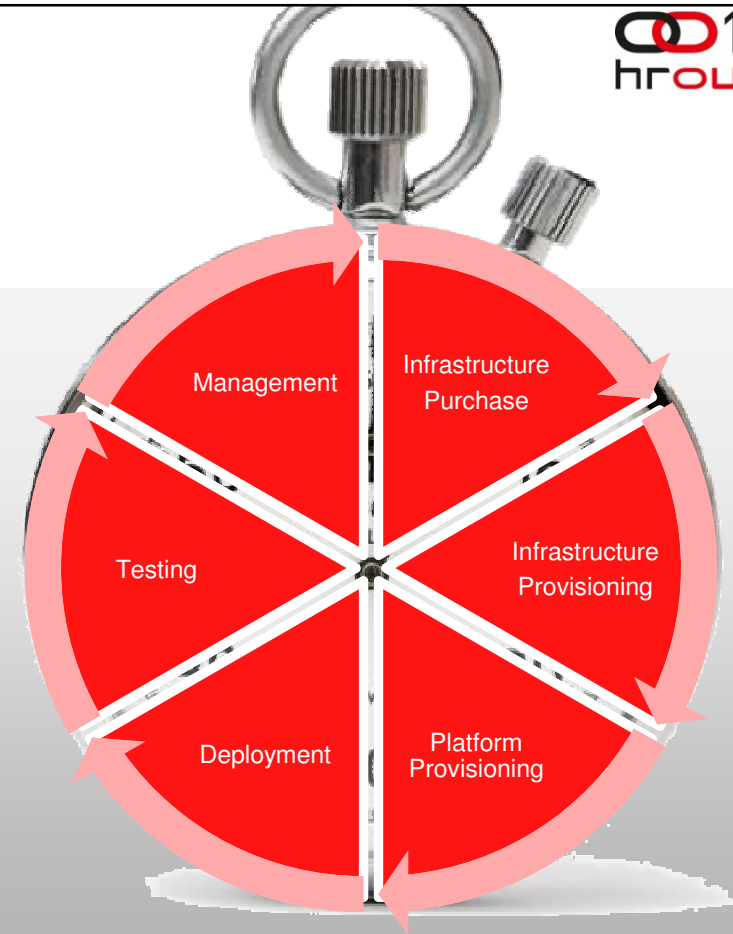

Here's your VM. Configure it yourself please.

How can we
reduce
time to value?

Private Cloud with Oracle Database Appliance

Cloud Solution In A Box

- Plugin the power
- Plug in the network
- Run install wizard