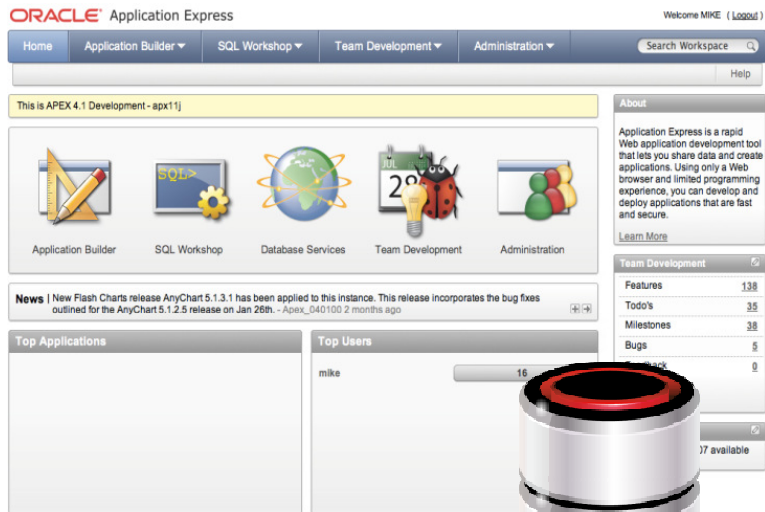

Platform Services: Database Service

- Runs Oracle Database in the cloud
- **Choice:** APEX, SQL, PL/SQL, Java, REST APIs
- **Secure:** data, schema, table-space isolation
- **Easy to use:** self-service management