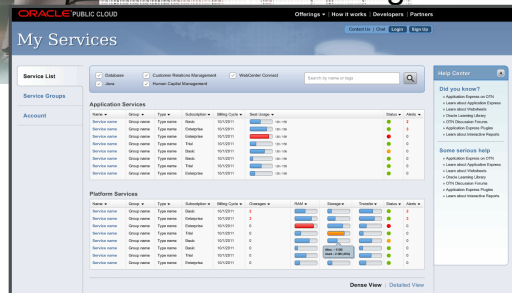

6. Use and Manage